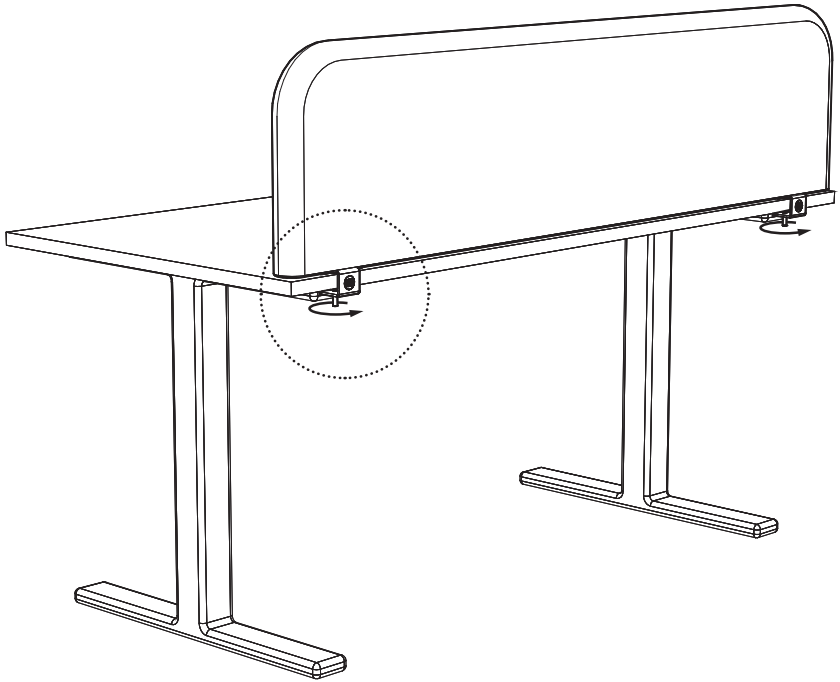

BuzziShield Desk

L | L-Plus | XL

Foot

INSTALLATION MANUAL

BuzziShield Desk L | L-Plus | XL

1 PERS. 

Included

Please use the correct fix according your worktop thickness.

1

2

4 mm

BuzziShield Foot

1 PERS. 

Included

1

2