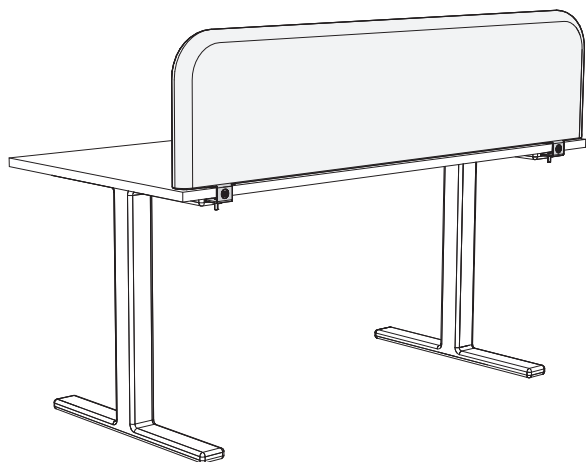

BuzziShield Desk

L | L-Plus | XL

Foot

INSTALLATION MANUAL

BuzziShield Desk L | L-Plus | XL

1 PERS. 

Included

Please use the correct fix according your worktop thickness.

1

2

4 mm

BuzziShield Foot

1 PERS. 

Included

1

2