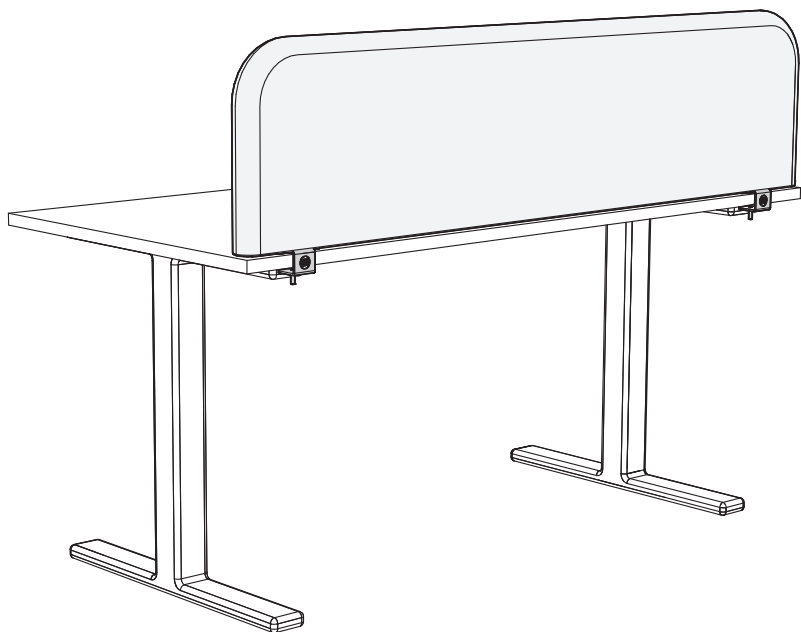

BuzziShield Desk

L | L-Plus | XL

Foot

INSTALLATION MANUAL

BuzziShield Desk L | L-Plus | XL

1 PERS. 

Included

Please use the correct fix according your worktop thickness.

1

2

4 mm

BuzziShield Foot

1 PERS. 

Included

1

2